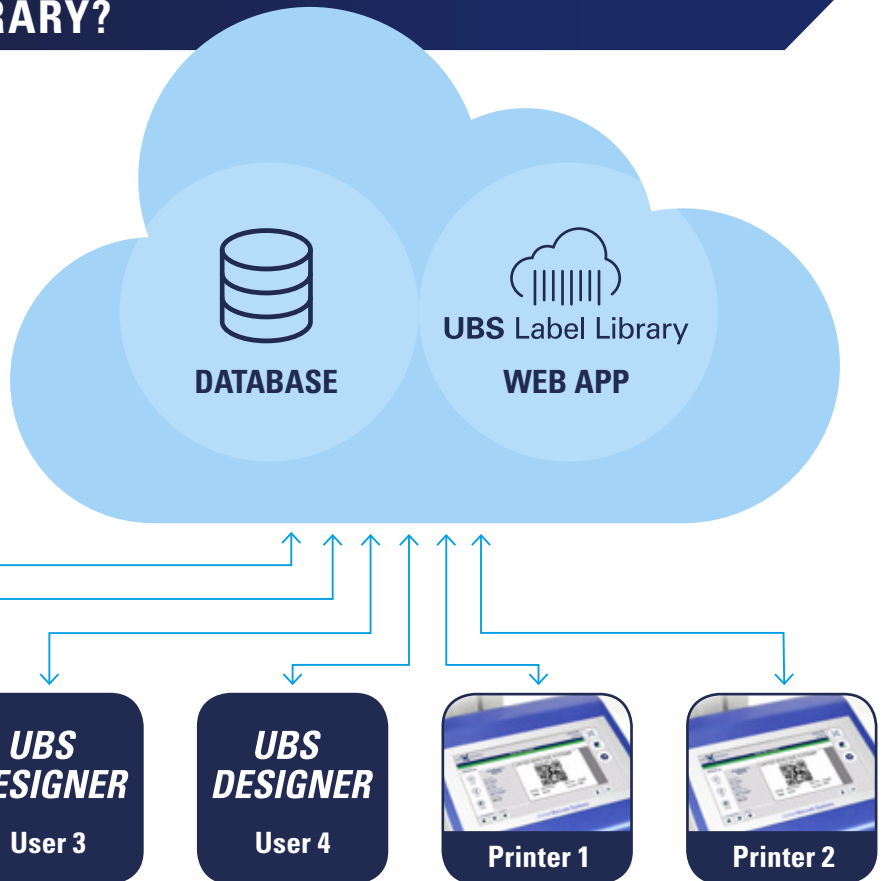

WHAT IS UBS LABEL LIBRARY?

Web application designed to store, organize, control and maintain label templates designed with UBS Designer.

Data repository where templates are stored in a SQL database.

COMMUNICATIONS

**UBS
DESIGNER**

- ✓ Upload formats to ULL
- ✓ Download formats from ULL
- ✓ Multiple connections supported

MRX Controller

- ✓ Download formats from ULL

WHAT DOES UBS LIBRARY OFFER?

- ✓ Security formats
- ✓ Centralized storage: formats and groups
- ✓ Formats management: select revision, move or delete
- ✓ Access via web browser
- ✓ Avoid human error
- ✓ Optimize production process

FORMATS/REVISIONS

- ✓ A format can have multiple revisions
- ✓ A format can only have one active revision
- ✓ Each format update is a new revision
- ✓ The active format revision is the one that MRX controller and UBS Designer will download
- ✓ From the UBS Label Library you can assign/modify the active format revision